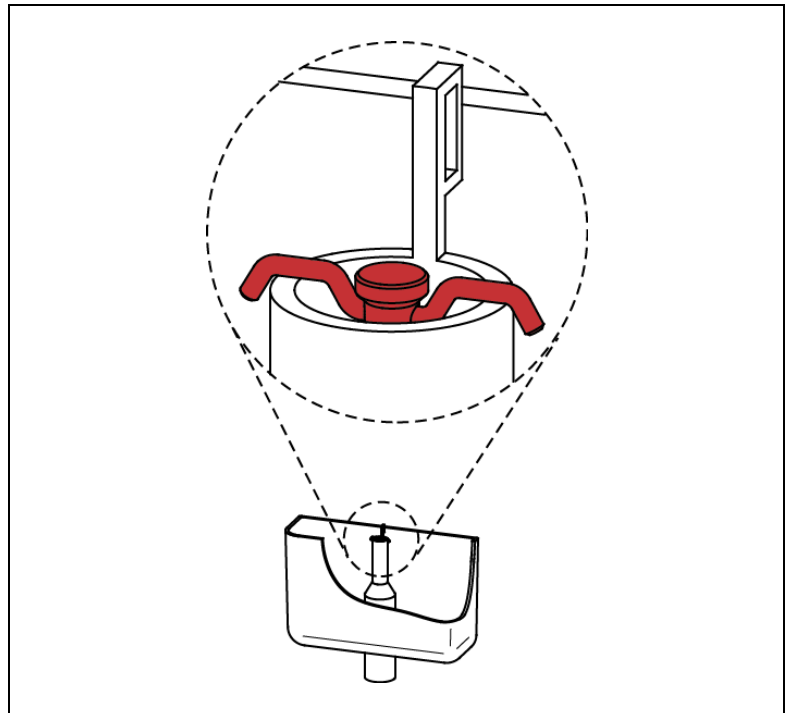

Product data sheet

Product: RCM WC Stop

RC Mannesmann

SAVE YOUR BLUE.

Description

- Waters stop for commercially cistern
- Stops the flushing automatically
- Weight for hanging in the overflow pipe (drain bell)
- For up and under cistern suitable
- Easy and quick installation
- Made from stainless steel, unlimited lifetime

Article text

The RCM WC Stop will be hanged in the overflow pipe. The weight of the WC stop ensures that when you release the flush button, the outlet valve is closed immediately.

To flush the WC completely, hold down the flush button.

You can increase the weight of the WC stop with the additional weight.

Material: Inox V2A

Surface: Matt

Weight: 85 Gramm (additional weight +40 Gramm)

Dimension: 99 x 53 x 12 mm

Connection: -

Other:

Article number: 5500800