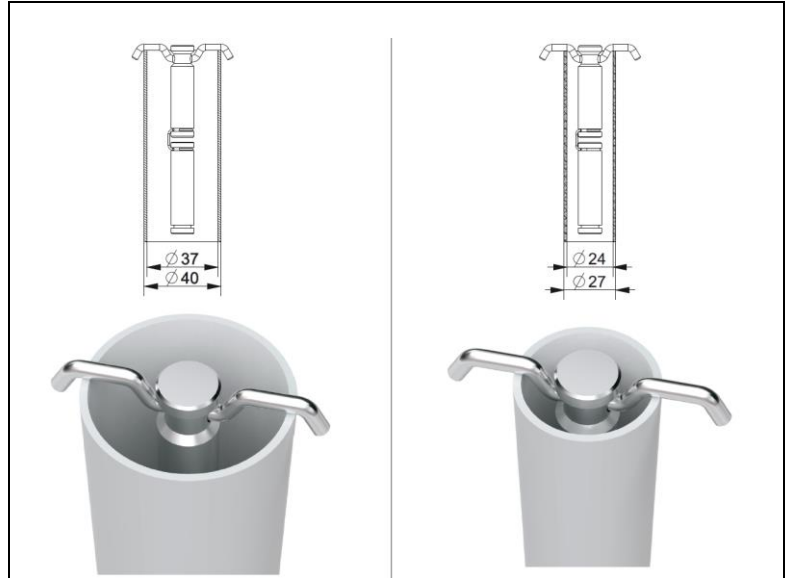

Product data sheet

Product: RCM WC Stop

RC Mannesmann

SAVE YOUR BLUE.

Description

- Waters stop for commercially cistern
- Stops the flushing automatically
- Weight for hanging in the overflow pipe (drain bell)
- For up and under cistern suitable
- Easy and quick installation
- Made from stainless steel, unlimited lifetime

Article text

The RCM WC Stop will be hanged in the overflow pipe. The weight of the WC stop ensures that when you release the flush button, the outlet valve is closed immediately.

To flush the WC completely, hold down the flush button.

You can increase the weight of the WC stop with the additional weight.

Material: Inox V2A

Surface: Matt

Weight: 85 Gramm (additional weight +40 Gramm)

Dimension: 99 x 53 x 12 mm

Connection: -

Other:

Article number: 5500800

5500801 (additional weight)

Packing: 5 pcs in slider box