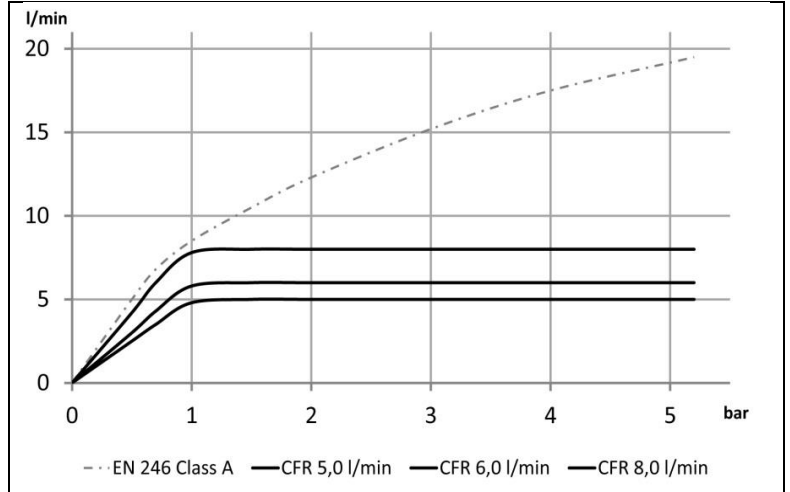

Product data sheet

Product: RCM profi HOS

RC Mannesmann

SAVE YOUR BLUE.

Description

- Improved lime resistance because of the atomic structure
- Longer life period of the aerator
- Perfect stream quality even under difficult flow conditions
- Damage proof: the atomic structure cannot be crushed
- Crystal clear water stream
- Spray free water stream without aerosol formation
- With integrated constant flow regulator in 5,0 L/min, 6,0 L/min, 8,0 L/min
- Connection M22x1 internal thread for fittings with external thread or M24x1 external thread for fittings with internal thread

Article text

The RCM profi HOS aerator generates a crystal clear, spray-free water stream without air suction, making it especially suitable for the clinical area. Therefore the spread of wetgerms gets minimised.

Also it can not be crushed because of the atomic structure.

This aerator is suitable for washbasin and kitchen faucets.

Material: CW614N, POM, EPDM

Surface: chromed

Weight: 26 - 28 Gramm

Dimensions: 24 x 25mm